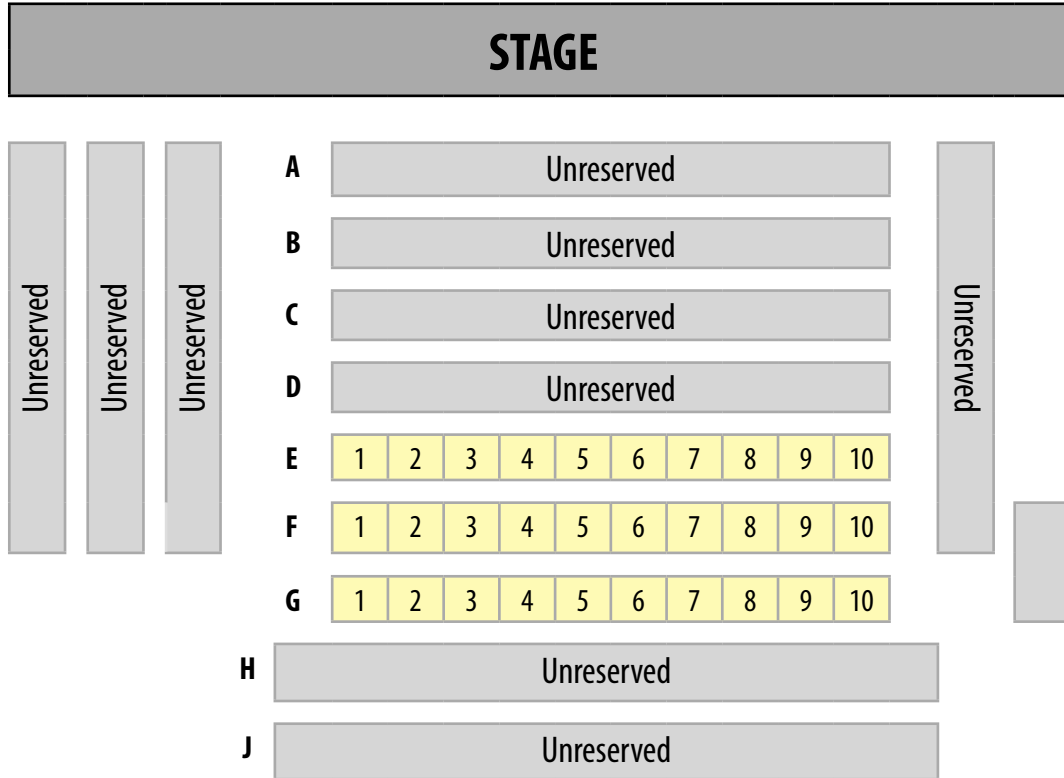

TRICYCLE THEATRE SEATING PLAN

Unreserved seating

Allocated Seating - Allocated seating is available for a small additional charge.

Call the Box Office on 020 7328 1000 for further details.

Downstairs Seating

Upstairs Seating