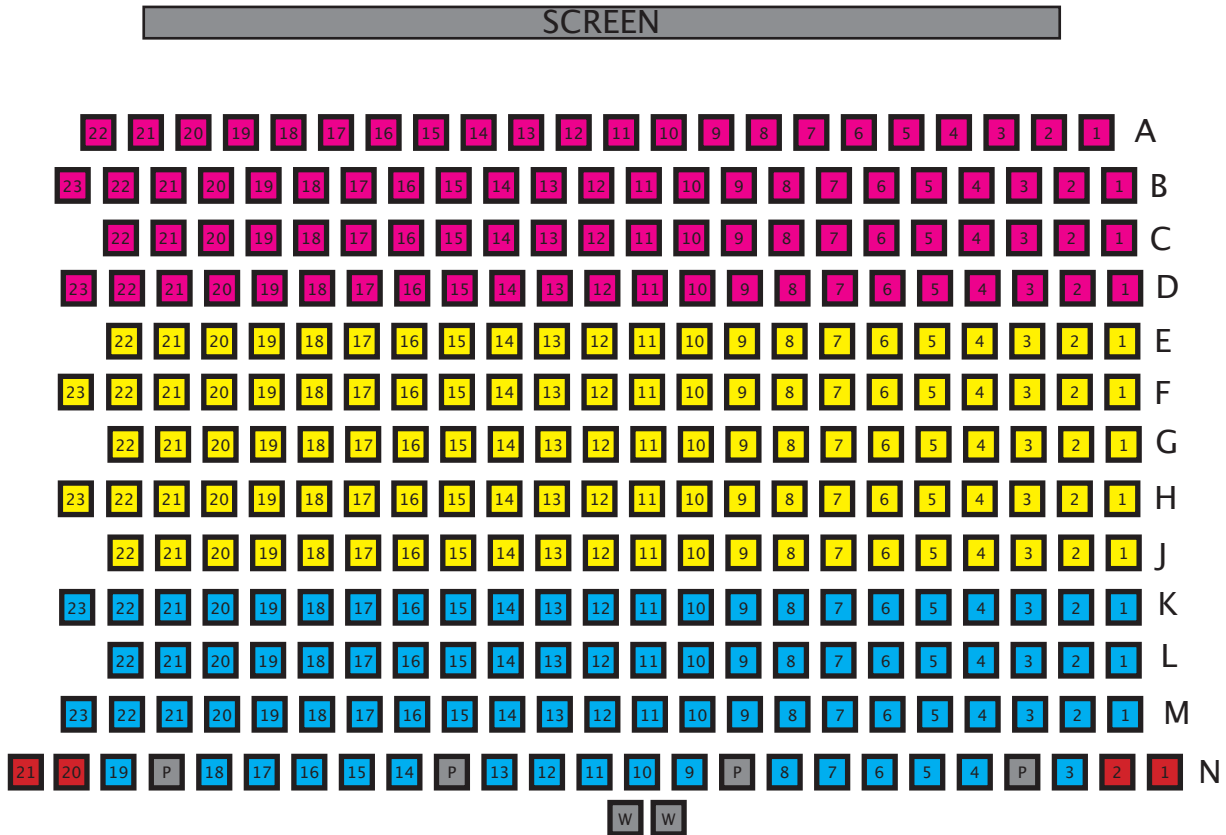

TRICYCLE CINEMA SEATING PLAN

Key:

1 Front Area

1 Middle Area

1 Back Area

1 Lovers Seats

P Pillar

W Wheelchair only